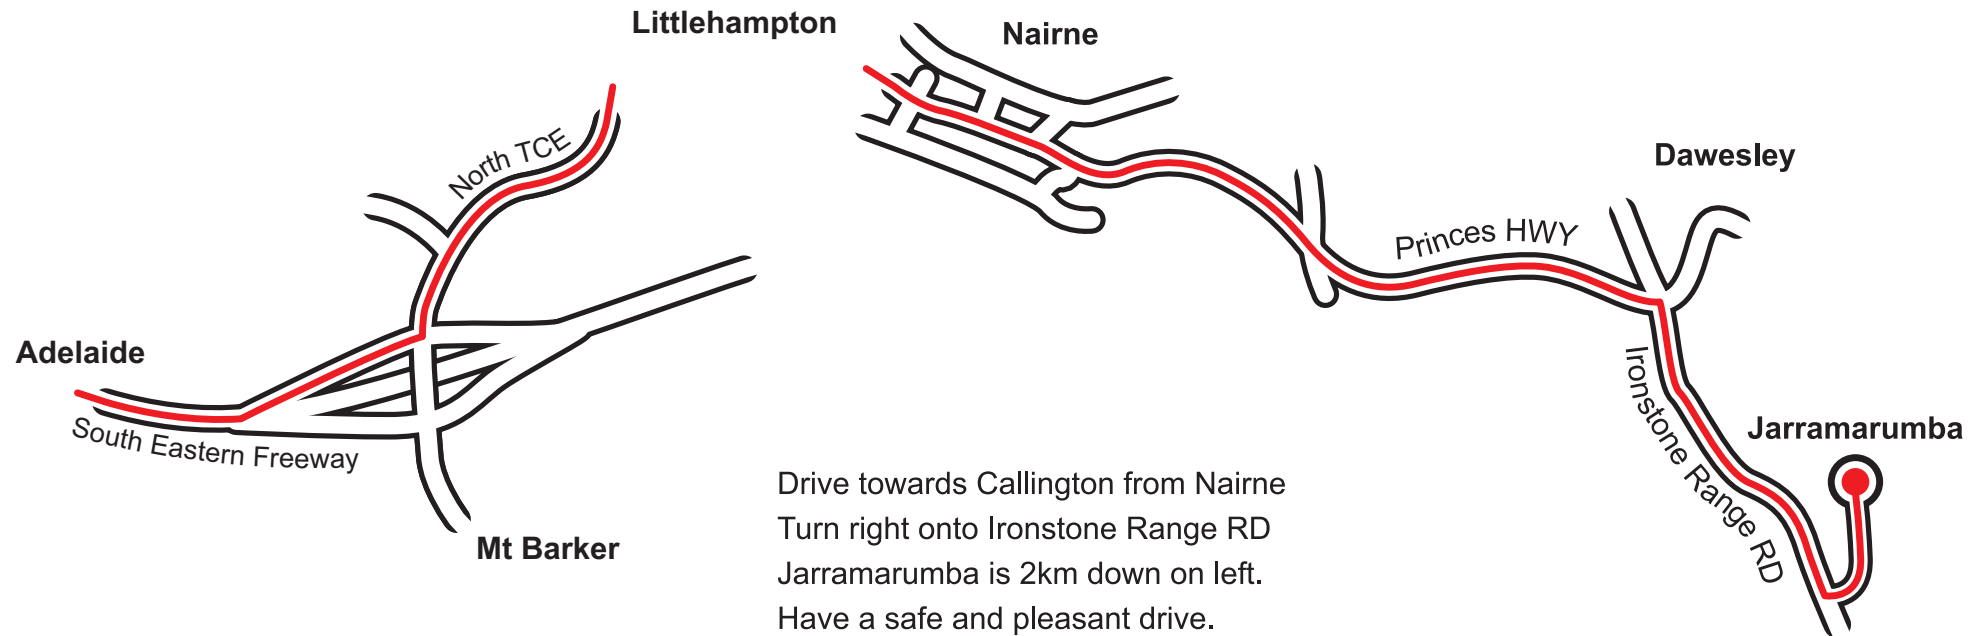

JAC

Drive towards Callington from Nairne
Turn right onto Ironstone Range RD
Jarramarumba is 2km down on left.
Have a safe and pleasant drive.